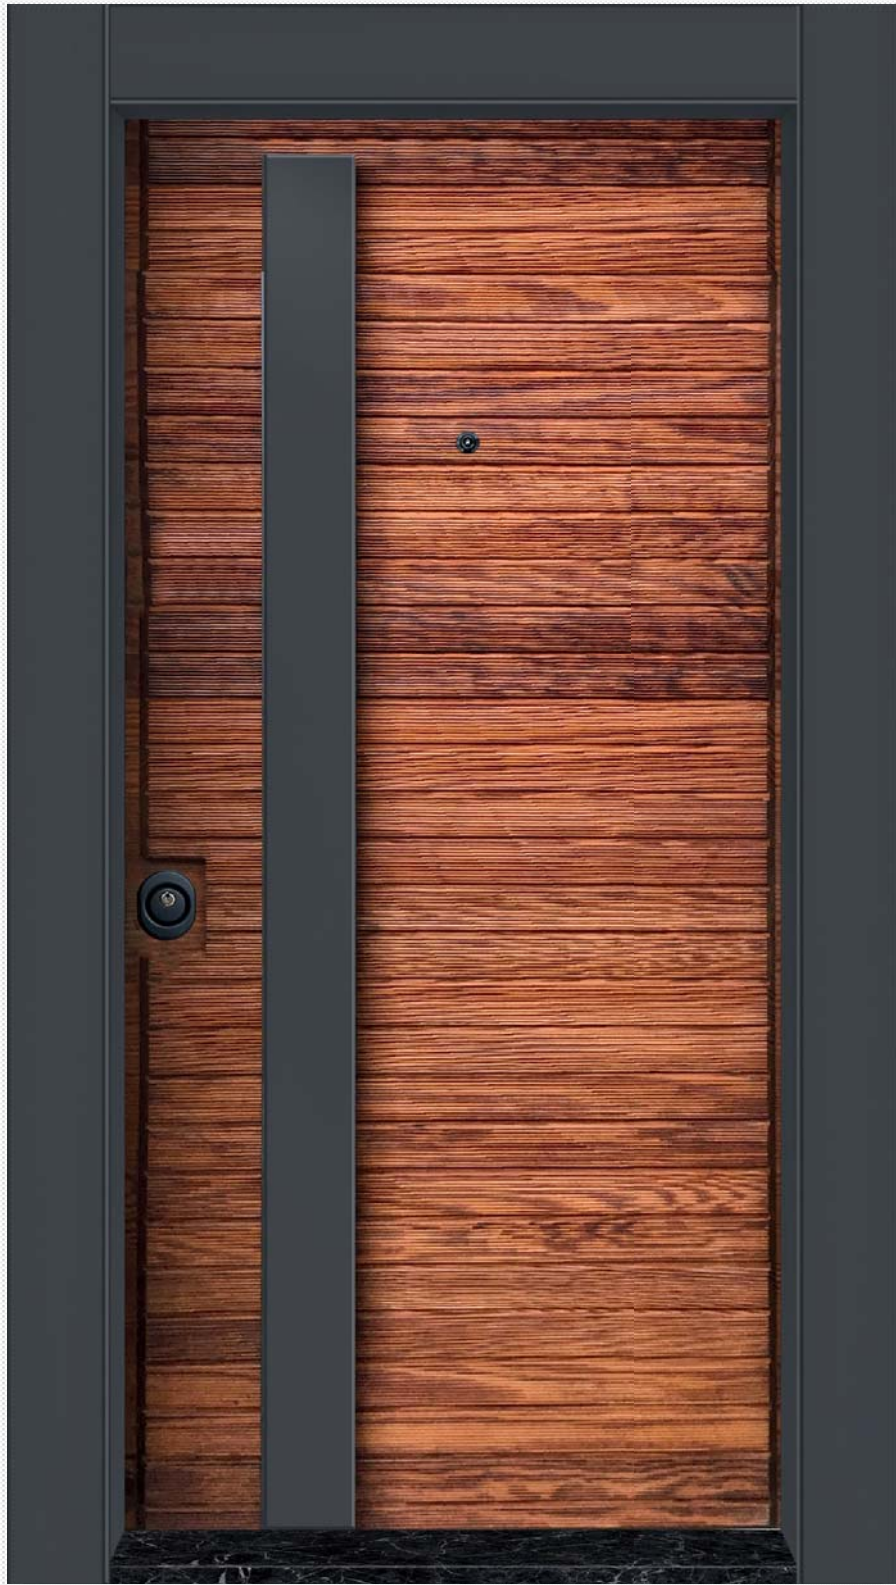

METRO ▶ THERMO EVOTE
Bina Giriş / Build Entrance