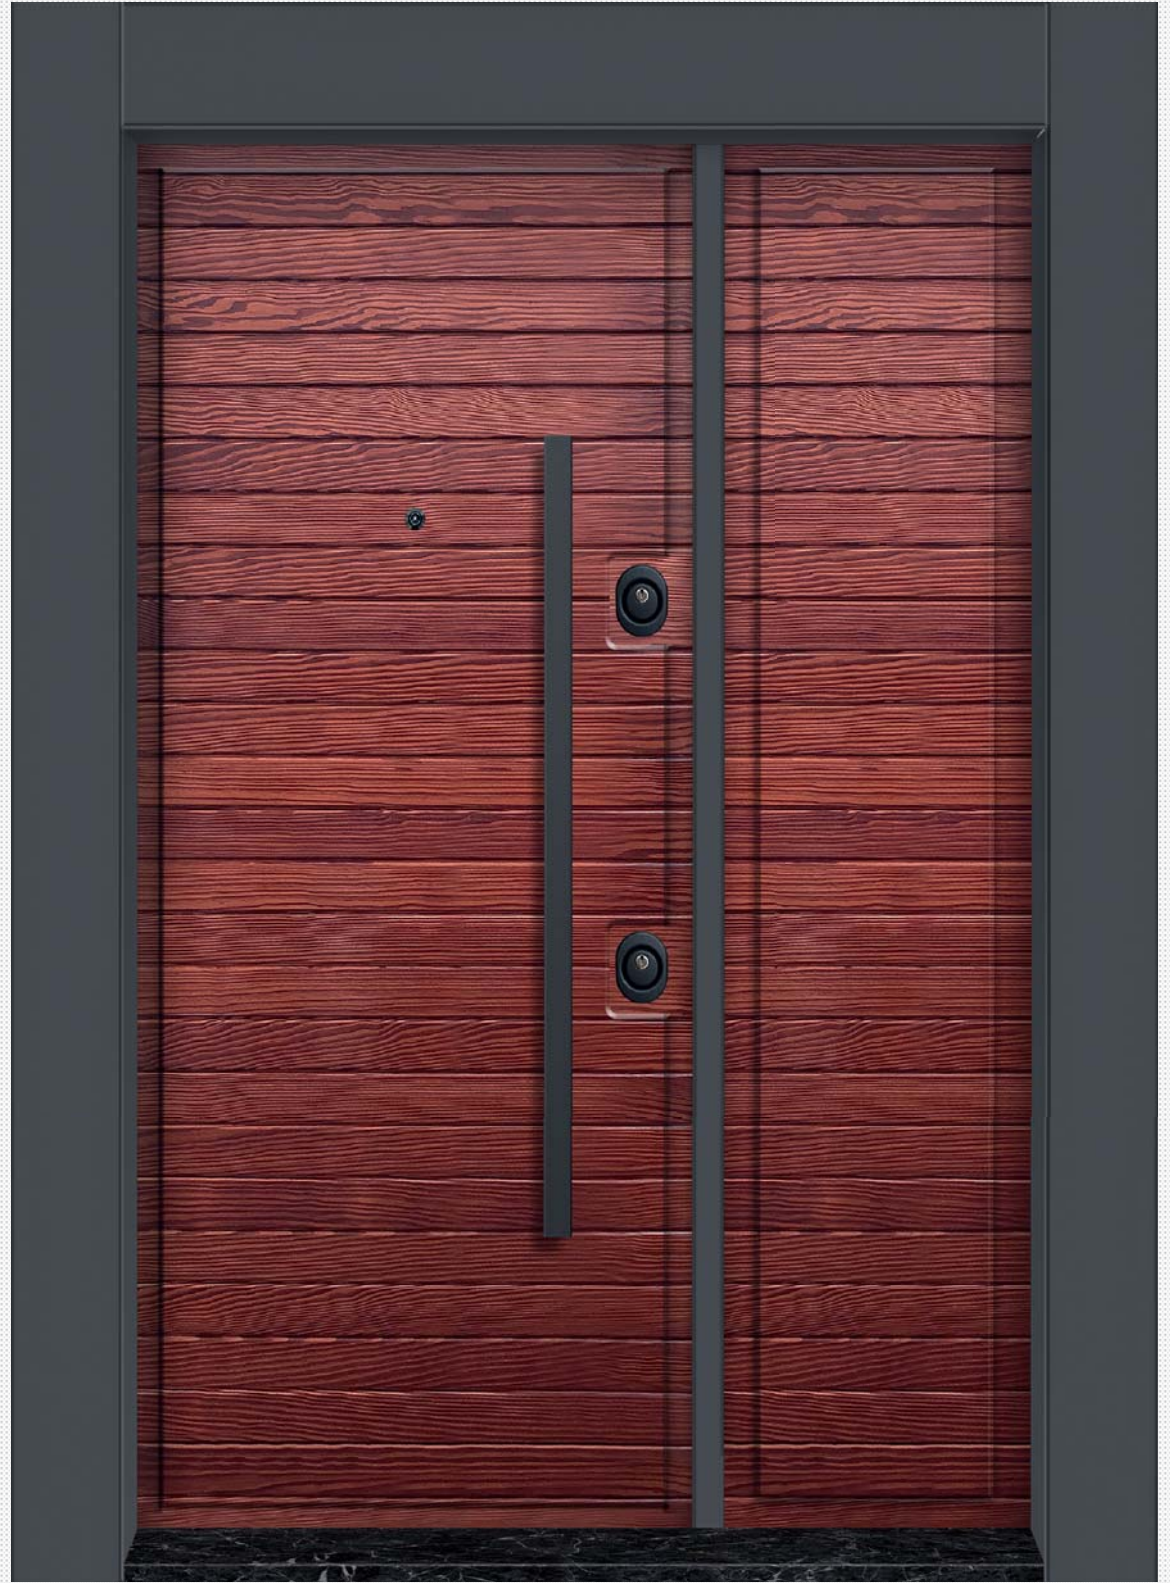

METRO ▶ THERMO
Bina Giriş / Build Entrance